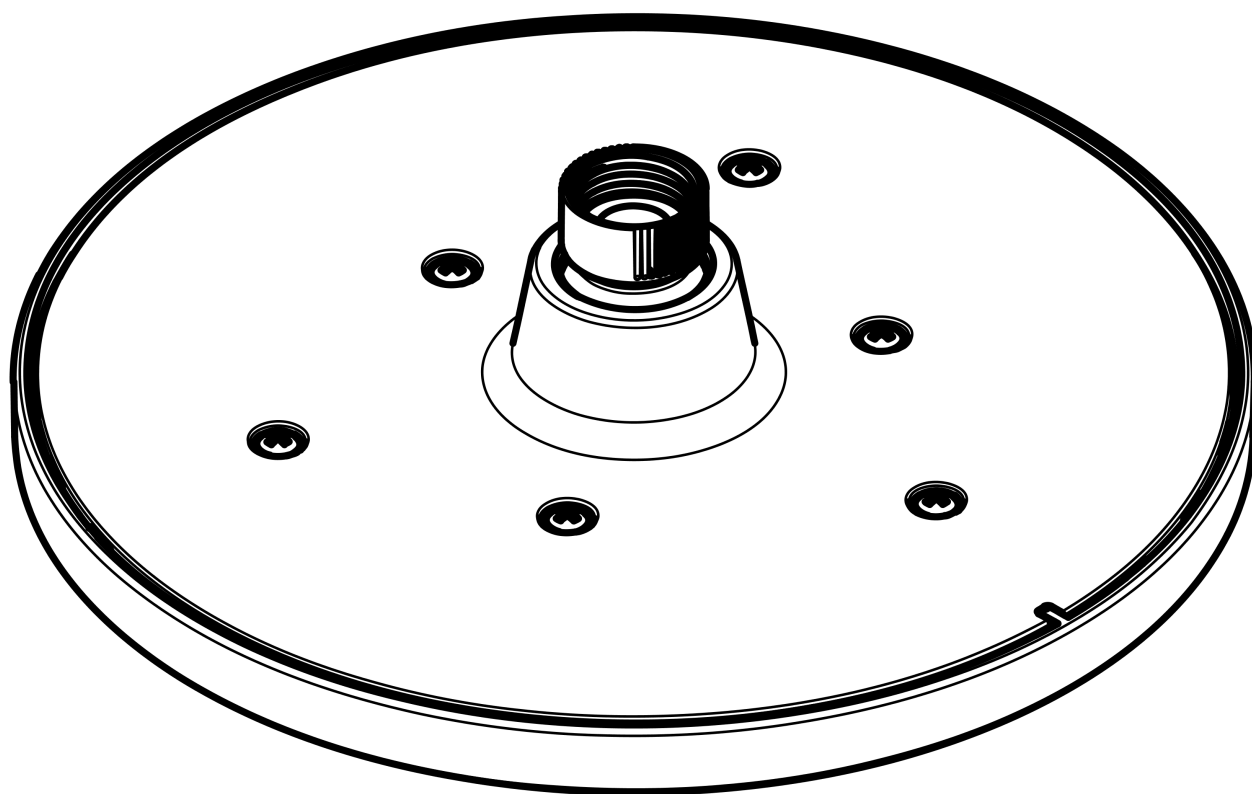

Vernis Blend
Overhead shower 200 1jet EcoSmart
Surfaces: **Chrome**   Article Number: **26277000**

Exploded Drawing

Year of production: >04/21